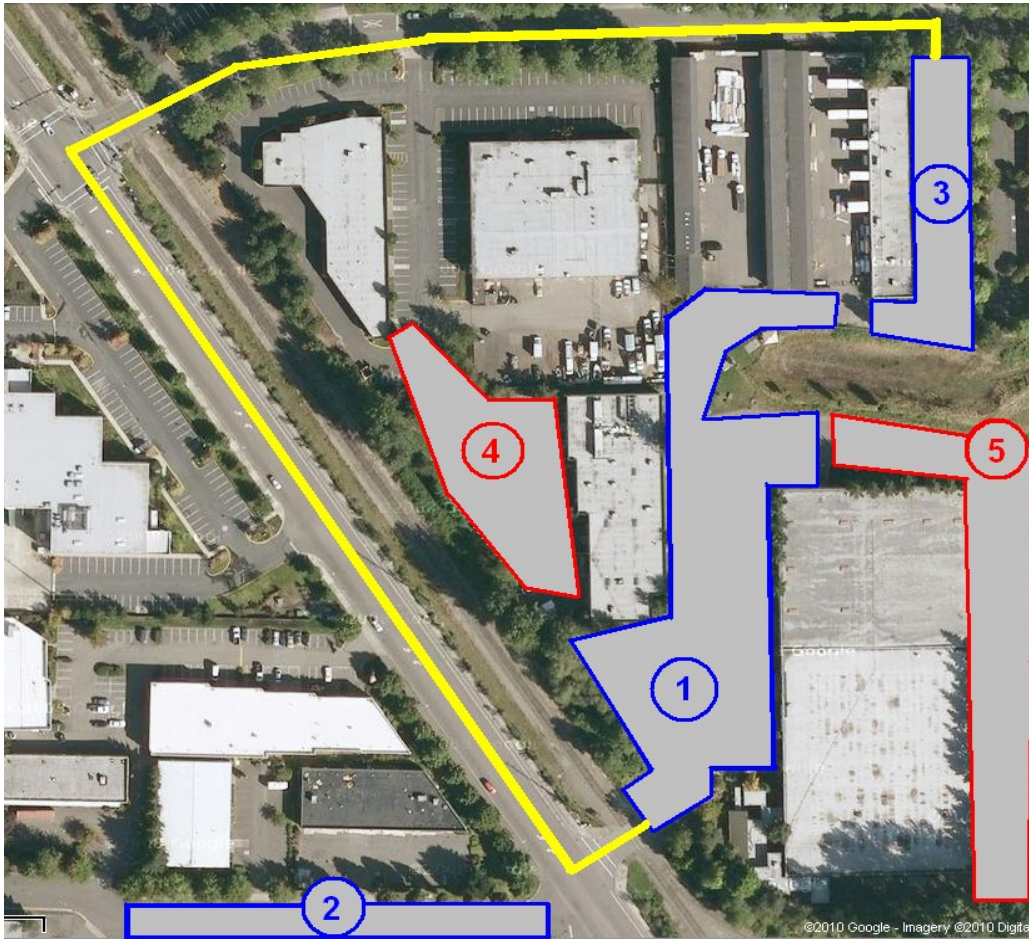

# Additional Arena Sports Parking

1) Arena Sports lot and gravel area

2) Street parking along NE 91<sup>st</sup> st

3) Additional lot - enter from NE 95<sup>th</sup> st, turn right into driveway after Cedar King and walk through the Arena Sports lot to the Arena

4) **SHERWIN-WILLIAMS PARKING ONLY!** NO Arena Sports parking in the Sherwin-Williams lot.

5) **SPEEDWARE PARKING ONLY!** Speedware is open for business on Saturdays and is entitled to their reserved parking stalls with the right to tow. Please obey all Speedware signage which is clearly marked with MAC Towing signs.